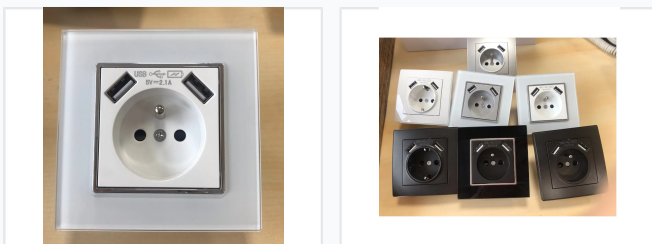

German Standard Wall Socket with Dual USB Charging Ports

This wall socket features a German standard Schuko outlet. It integrates two USB ports for charging mobile devices and is rated for 16A at 250V.

ADDITIONAL IMAGES

Product Overview

Modern Connectivity Solution

This Schuko-style German standard wall socket combines reliable power delivery with dual integrated USB charging ports, eliminating the need for bulky external adapters. Featuring a sleek tempered glass panel design, it is perfectly suited for modern residential and general-purpose office applications. With a robust 16A/250V rating and multi-standard compliance, it ensures safe and efficient charging for all your mobile devices and electronic appliances.

5V 2.1A

Technical Details

Dimensions	86mm x 86mm x 3mm
Material	Tempered Glass Panel
Grounding	Standard Grounding

Compliance and Quality

Certifications	CE, ROHS, SAA, VDE, NF
Warranty Period	5 Years

Logistics