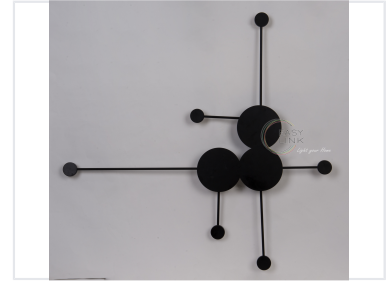

Geometric LED Wall Sconce with Six Lights

This modern LED wall lamp features a geometric design with six light points. The interconnected black metal rods and circular shades provide ambient illumination, making it ideal for contemporary interiors.

ADDITIONAL IMAGES

Product Overview

Geometric LED Wall Sconce

This modern wall lamp features a striking geometric design composed of interconnected black metal rods and circular shades. Equipped with six integrated LED light sources, it provides warm, ambient illumination perfect for contemporary interiors. Its sleek matt black finish and artistic structure make it a sophisticated and energy-efficient lighting solution for living rooms, bedrooms, or hallways.

Technical Specifications

Total Power Consumption

24 W

Total Wattage

Number of Light Sources	6
Power per Light	4 W
Color Temperature	3000K

Design & Materials

Finish	Matt Black
Material	Metal
Style	Modern, Geometric, Minimalist, Contemporary