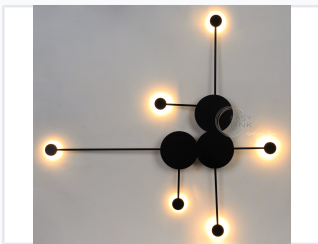

Geometric LED Wall Sconce with Six Lights

This modern LED wall lamp features a geometric design with six light points. The interconnected black metal rods and circular shades provide ambient illumination, making it ideal for contemporary interiors.

ADDITIONAL IMAGES

Product Overview

Geometric LED Wall Sconce

This modern wall lamp features a striking geometric design composed of interconnected black metal rods and circular shades. Equipped with six integrated LED light sources, it provides warm, ambient illumination perfect for contemporary interiors. Its sleek matt black finish and artistic structure make it a sophisticated and energy-efficient lighting solution for living rooms, bedrooms, or hallways.

Technical Specifications

Total Power Consumption

24 W

Total Wattage

Number of Light Sources	6
Power per Light	4 W
Color Temperature	3000K

Design & Materials

Finish	Matt Black
Material	Metal
Style	Modern, Geometric, Minimalist, Contemporary