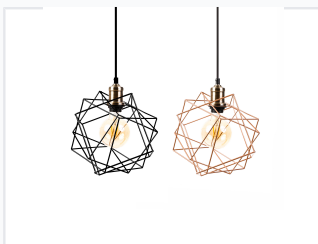

Geometric Iron Pendant Light Shade

This geometric pendant light shade features a metal frame with an open design. It provides ambient lighting and adds an industrial chic touch to modern interiors.

ADDITIONAL IMAGES

Product Overview

Industrial Geometric Lighting

This geometric iron pendant light shade features a distinctive multi-faceted design constructed from durable thin iron rods. Available in striking black and copper finishes, it offers an industrial chic aesthetic suitable for a variety of modern interior and outdoor spaces. The open-frame construction allows for an exposed bulb, perfectly showcasing vintage LED Edison styles to provide both decorative flair and ambient illumination.

Design & Construction

Design Style

Geometric • Industrial Chic • Open-frame

Finishes Available

Black, Copper

Technical Specifications

Installation Options

- Adjustable cord length
- Indoor compatible
- Outdoor compatible