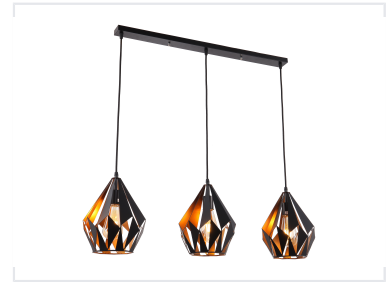

# Geometric Cage Pendant Chandelier

This modern pendant chandelier features a sleek, geometric design with three individual light fixtures. The open framework allows the warm glow of the exposed bulbs to illuminate the surrounding space.

### Modern Geometric Lighting

This modern pendant chandelier features a sleek, geometric design with three individual light fixtures suspended from a rectangular black metal canopy. Each pendant boasts a diamond-shaped cage constructed from black metal, creating a striking visual effect. The open framework allows the warm glow of the exposed bulbs to illuminate the surrounding space, making it an ideal choice for dining rooms, living rooms, or entryways.

### Installation Features

- Adjustable cable lengths for flexible installation
- Suitable for various ceiling heights
- Rectangular black metal canopy