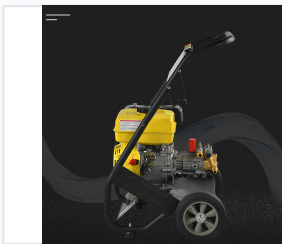

Gasoline Powered Pressure Washer

This gasoline pressure washer is engineered for heavy-duty cleaning tasks. It provides a portable, cableless solution for effectively removing dirt and grime from outdoor surfaces.

ADDITIONAL IMAGES

Product Overview

High-Performance Gasoline Pressure Washer

This gasoline-powered high-pressure washer is engineered for heavy-duty cleaning tasks, offering a robust solution for both industrial and residential environments. By utilizing a powerful gasoline engine, it eliminates the need for electrical cords, providing unmatched mobility and freedom for outdoor cleaning. The unit features a durable frame and integrated wheels, ensuring easy maneuverability across various terrains while delivering effective cleaning power for vehicles, driveways, and patios.

Technical Specifications

Engine Model	LB170AY
Engine Displacement	215 ml
Starting System	Recoil Start
Fuel Type	Unleaded Gasoline

Physical Attributes

Dimensions	82 x 44 x 50 cm
Material	Metal, Coil

Certifications & Support