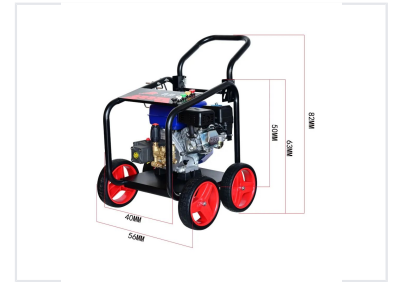

Gasoline Powered Mobile Pressure Washer

This is a gasoline-powered mobile pressure washer designed for heavy-duty cleaning. It features a durable frame with wheels for easy maneuverability and is equipped with various nozzles and controls for adjusting water pressure.

Overview

Heavy-Duty Cleaning Performance

This gasoline-powered mobile pressure washer is engineered for demanding cleaning tasks in various environments. Featuring a robust engine and a durable, wheeled frame, it ensures both high performance and easy maneuverability. It is an ideal solution for cleaning vehicles, patios, driveways, and other outdoor surfaces efficiently.

Performance

Rated Pressure

15 Mpa
Pressure

Water Flow Rate

13 L/min

Design & Features

Mobility

Wheeled Frame, Mobile Design, Portable