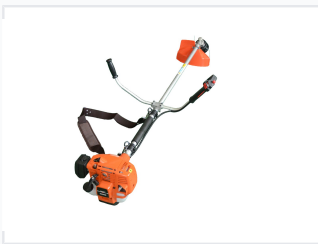

Gasoline Powered Brush Cutter

This brush cutter is designed for cutting through thick grass, weeds and brush. It features a powerful engine, a durable cutting head, and an ergonomic design for comfortable operation.

ADDITIONAL IMAGES

Product Overview

Professional-Grade Brush Cutter

This gasoline-powered brush cutter is a versatile gardening tool engineered for clearing thick grass, weeds, and dense brush. Designed for both residential and commercial applications, it combines a robust engine with an ergonomic design to ensure efficient cutting performance and operator comfort. Safety is prioritized through integrated features like a blade guard and throttle lock, making it a reliable solution for professional landscaping and maintenance.

Technical Specifications

Model Identifier	336ES
Engine Type	Gasoline Powered

Key Features

Ergonomic Design

- Adjustable harness for weight distribution
- Ergonomic handle design
- Adjustable controls
- Reduced operator fatigue

Safety Features

Blade Guard, Throttle Lock, Anti-Vibration System

Applications

Best For

Thick Grass • Weeds • Dense Brush • Edge Trimming