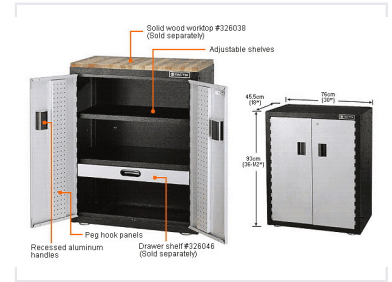

Garage Storage Cabinet with Adjustable Shelves

This garage cabinet features adjustable shelves and peg hook panels for organizing tools. It has recessed aluminum handles and optional solid wood worktop and drawer shelf sold separately.

Product Overview

Professional Garage Storage

This durable garage storage cabinet is designed to provide efficient organization for professional workspaces. It features highly customizable interior space with adjustable shelving to accommodate tools and equipment of various sizes. The inclusion of integrated peg hook panels ensures that hand tools remain accessible and orderly, while the sleek design is completed with recessed aluminum handles.

Technical Dimensions

Dimensions

93 cm

Height

76 cm

Width

45.5 cm

Depth

Features

Core Features

- Adjustable internal shelving
- Integrated peg hook panels for tool storage
- Recessed aluminum handles
- Modular design for workspace optimization

Compatibility

Optional Accessories