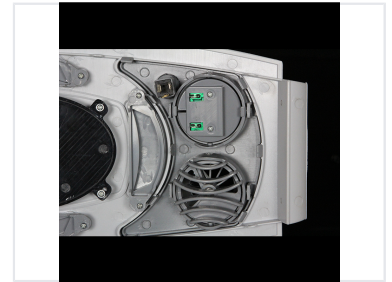

G7 Car Air Vent with LED, Speaker, and USB

This car accessory combines an air vent with additional features. It integrates LED lighting, a speaker, and USB connectivity, designed specifically for G7 models.

ADDITIONAL IMAGES

Product Overview

Integrated G7 Cabin Module

This advanced wind outlet module is specifically engineered for Marcopolo G7 vehicle interiors, combining essential passenger comfort features into a single unit. It seamlessly integrates a high-quality air vent system with built-in LED lighting, a functional speaker, and convenient USB connectivity. Designed for durability and easy installation, this component upgrades in-cabin entertainment and environmental control for professional transport applications.

Technical Specifications

Integrated Components

- Air Ventilation Outlet
- LED Lighting System
- Audio Speaker
- USB Power Connectivity

Build Quality

Durable Construction • Seamless Interior Integration

Vehicle Compatibility