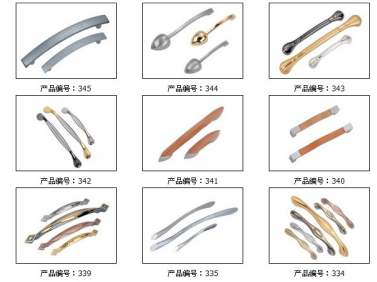

# Furniture Handle and Knob Assortment

This collection features an array of cabinet and drawer handles and pulls. The assortment includes modern curved designs, classic spoon-shaped handles, and wooden accents.

### Versatile Furniture Hardware Collection

This comprehensive assortment of cabinet and drawer handles and pulls offers a diverse range of styles, finishes, and sizes to suit any interior design project. From sleek modern curved designs to classic spoon-shaped pulls and warm wooden accents, this collection provides essential hardware solutions for furniture manufacturing and renovation. Each piece is crafted to meet high functional requirements while enhancing the aesthetic appeal of cabinets, drawers, and furniture units.