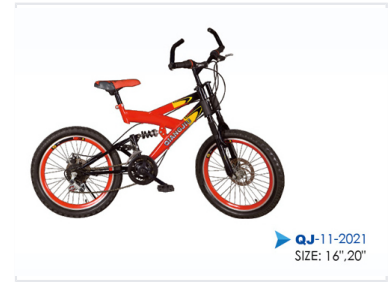

Full Suspension Mountain Bicycle

This full suspension mountain bicycle is equipped with front and rear disc brakes. It is available in 16" and 20" frame sizes.

Overview

Full Suspension Performance

The QJ-11-2021 is a high-performance mountain bicycle engineered for versatility and comfort on challenging terrains. Featuring a robust full suspension system with both front fork and rear shock absorbers, it ensures superior control and impact absorption. Its distinctive red and black frame design combines aesthetic appeal with functional durability for off-road riding.

Technical Specifications

Suspension System

Full Suspension • Front Fork • Rear Shock

Available Frame Sizes

- 16 inch
- 20 inch

Braking System

Front Disc Brake, Rear Disc Brake

Design

Colorway

Red and Black