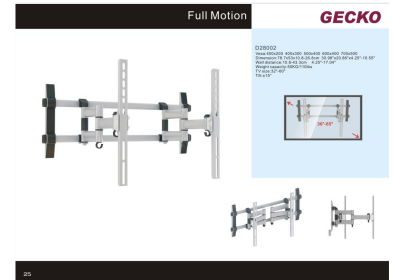

# Full Motion TV Wall Mount for 32-60 inch Screens

This full motion TV wall mount bracket is designed for 32-60 inch screens. It supports VESA patterns from 400x200 to 700x500 and offers a tilt range of  $\pm 15^\circ$ .

### Professional Full Motion TV Wall Mount

This robust full-motion wall mount provides versatile viewing angles for 32 to 60-inch displays. Engineered for durability and flexibility, it features an extensive tilt range and swing capability to ensure optimal positioning in any environment. Its high weight capacity and broad VESA compatibility make it a reliable solution for professional display installations.

## Technical Specifications

Weight Capacity	50 KG
Supported Screen Sizes	32 - 60 inches
Tilt Adjustment	15 degrees
Swing / Swivel Angle	180 degrees