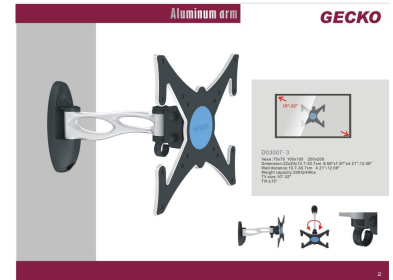

Full Motion TV Wall Mount for 10-32 inch Screens

This full motion TV wall mount is designed for 10-32 inch screens. It is VESA compatible with multiple mounting patterns and features an aluminum arm for smooth adjustments.

Product Overview

Versatile Full-Motion TV Mounting Solution

This full-motion wall mount offers exceptional flexibility for screens ranging from 10 to 32 inches. Designed with a durable aluminum arm, it provides smooth adjustments including a 180-degree swing and a 15-degree tilt to ensure the perfect viewing angle. The mounting system is VESA compliant, supporting patterns from 75x75mm up to 200x200mm, with a robust weight capacity of 20kg to ensure reliable support for your displays.

Compatibility & Dimensions

Supported Screen Size	10-32 inches
VESA Mounting Compatibility	75x75, 100x100, 200x200
Wall Distance Range	10.7cm - 30.7cm

Performance Metrics

Weight Capacity

20 KG

Max Weight Load

Tilt Adjustment	15 degrees
Swing / Swivel Adjustment	180 degrees