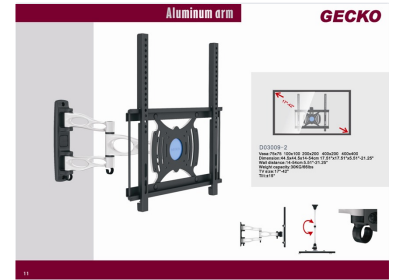

Full Motion TV Wall Mount Bracket

This full motion TV wall mount bracket is constructed with an aluminum arm. It is compatible with VESA patterns 75x75, 100x100, 200x200, 400x200, and 400x400 and supports TVs from 17 to 42 inches.

Product Overview

Full Motion Versatility

This professional-grade TV wall mount provides exceptional range of motion with its robust aluminum arm construction. It offers both tilt and swing capabilities, allowing for optimal viewing angles in any professional or residential setting. Engineered for reliability, it supports a wide variety of VESA patterns and screen sizes up to 50 inches, ensuring a secure and flexible mounting solution.

Technical Specifications

Max Weight Capacity

30 kg

Weight Capacity

Supported TV Sizes	17-50 inches
Compatible VESA Patterns	75x75, 100x100, 200x200, 400x200, 400x400

Installation and Range

Movement

- Swing (Left to Right)
- Tilt Adjustment

Tilt Angle	±15°
Wall Distance Range	14cm - 54cm

Physical Attributes

Material

- Aluminum Arm
- Iron VESA Plate