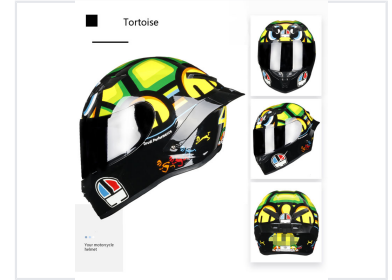

# Full Face Motorcycle Safety Helmet

This motorcycle helmet is designed for enhanced comfort and safety. It features advanced aerodynamics, optimized vision, and impact protection.

## ADDITIONAL IMAGES