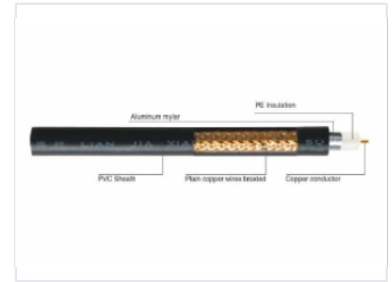

# FS-SYV Series Sheathed Coaxial Cable

The FS-SYV series sheathed coaxial cable is designed for signal transmission. It features protection against interference and environmental factors with its PVC sheath, aluminum mylar shielding and PE insulation.

### FS-SYV Series Sheathed Coaxial Cable

The FS-SYV series sheathed coaxial cable is engineered for reliable signal transmission in demanding environments. Featuring a robust construction with a PVC sheath, aluminum mylar shielding, and plain copper wire braiding, this cable ensures superior protection against electromagnetic interference. It utilizes high-quality PE insulation and a copper conductor to maintain signal integrity, making it an ideal choice for waterproof cable applications.