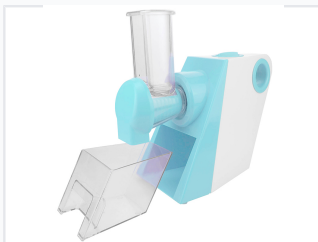

# Frozen Fruit Dessert Maker

This dessert maker quickly transforms frozen fruits into healthy and delicious desserts. It features a simple on/off switch, a chute for easy feeding, and a transparent collection container.

## ADDITIONAL IMAGES

### Versatile Kitchen Appliance

This multifunctional kitchen tool excels as both a frozen fruit dessert maker and an efficient salad processor. With a 200W motor designed for quiet operation, it allows for seamless preparation of healthy treats and fresh vegetable dishes. It includes five interchangeable cutting cones to handle a variety of textures from grating to slicing.