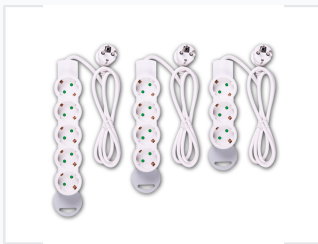

French Standard Power Extension Cord

This extension cord features multiple French-style sockets for distributing power to various devices. It is ideal for providing convenient access to multiple power outlets from a single source in homes or offices.

ADDITIONAL IMAGES

Product Overview

Reliable Power Distribution

This French standard power extension cord is designed for safe and efficient power distribution in home and office environments. Constructed with high-quality copper wiring and flame-retardant materials, it ensures durability and safety for daily use. The design includes safety shutters on the sockets and supports high power loads, making it a dependable solution for connecting multiple electronic devices simultaneously.

Technical Specifications

Maximum Power Capacity

3000 W
Max Load

Wire Specification 3 * 1mm

Cable Diameter 7.5 mm

Construction & Materials

Materials Flame Retardant PP, Copper, Silver Contacts

Plug Design Round European head, copper half hollow