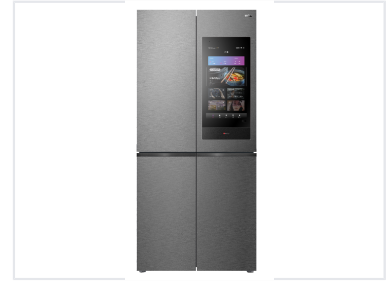

# Four-Door Refrigerator with Smart Display

This four-door refrigerator features a modern design with a brushed metal finish and an electronic display for temperature control. The interior offers ample storage space with adjustable shelves and door compartments for optimal food preservation.

## ADDITIONAL IMAGES

### Modern Quad-Door Refrigeration

This premium cross-door refrigerator offers a spacious 460L capacity within a sleek, counter-depth design that blends seamlessly into modern kitchens. It features advanced no-frost technology and an inverter compressor for energy-efficient, low-noise operation. The integrated smart display enhances kitchen management by providing intuitive temperature control, smart home connectivity, and multimedia functionality.