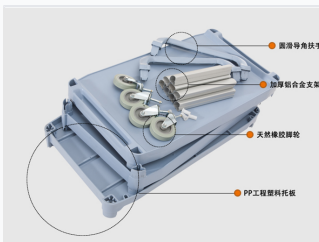

Foldable Multi-Tier Service Cart

This foldable service cart is designed for efficient transport in hospitality settings. It features multiple tiers and quiet casters for smooth, discreet operation.

ADDITIONAL IMAGES

Overview

Versatile Multi-Tier Service Cart

This foldable multi-tier service cart is engineered for efficient transport and organization in hospitality and catering environments. Constructed from durable, easy-to-clean PP plastic with a robust support structure, it minimizes noise during operation. Its foldable design allows for space-saving storage, while the non-marking swivel casters ensure smooth maneuverability in professional settings.

Technical Specifications

Load Capacity

100 kg

Weight Capacity

Model Comparison

Specification	R0302	R03022
Length (cm)	68	86
Width (cm)	43	50
Height (cm)	84	86
Net Weight (kg)	11	17

Materials

PP Plastic, Aluminum Alloy

Mobility

Caster Configuration

- 4 swivel casters
- 4" non-marking wheels
- Wheel size: 100x26mm