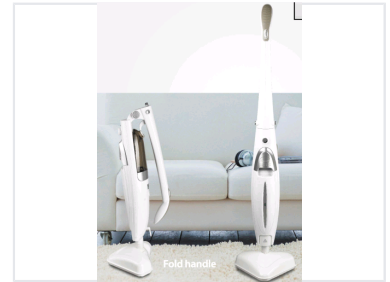

Foldable Handle Steam Mop for Floor Cleaning

This steam mop features a foldable handle for compact storage and easy maneuverability. Its ergonomic design and lightweight construction make it suitable for various floor types, providing efficient and hygienic cleaning.

Product Overview

Efficient Steam Cleaning Solution

This foldable steam mop is designed for versatile and hygienic floor cleaning in various professional or home environments. Featuring a 1500W heating system and a user-friendly triangle-shaped head, it effectively reaches tight corners and removes stubborn grime. The foldable handle design ensures compact storage, while adjustable steam controls allow for customized cleaning performance.

Technical Specifications

Power Rating

1500 W

Power Output

Supported Voltages	110V, 220V
Water Tank Capacity	550 ml
Power Cord Length	5 m

Features

Key Features

- Adjustable steam control
- Foldable handle for compact storage
- Triangle-shaped head for corner cleaning
- Ergonomic lightweight design