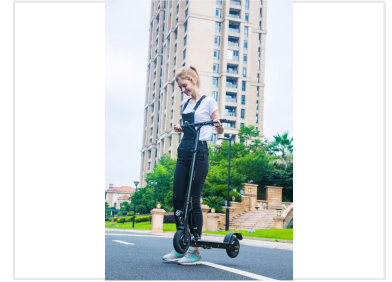

Foldable Electric Scooter with 8-Inch Wheels

This foldable electric scooter features 8.0-inch wheels and a lithium battery. Designed for electric mobility, its foldable design enhances portability and storage convenience.

ADDITIONAL IMAGES

Product Overview

Compact Urban Mobility

This foldable electric scooter is engineered for efficient personal transportation in urban environments. Featuring 8-inch wheels and a reliable lithium battery power source, it offers a balance of performance and portability. The foldable design ensures easy storage and transport, making it an ideal choice for daily commuting and recreational use.

Technical Specifications

Wheel Diameter	8 inches
Power Source	Lithium Battery
Design Features	Foldable, Electric Mobility, Portable, Compact

Usage

Recommended Use

- Urban Commuting
- Personal Transportation
- Recreational Use