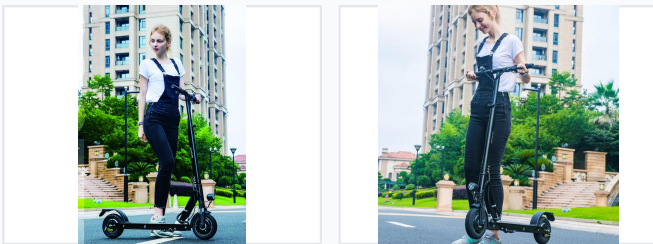

Foldable Electric Scooter with 8-Inch Wheels

This foldable electric scooter features 8.0-inch wheels and a lithium battery. Designed for electric mobility, its foldable design enhances portability and storage convenience.

ADDITIONAL IMAGES

Product Overview

Compact Urban Mobility

This foldable electric scooter is engineered for efficient personal transportation in urban environments. Featuring 8-inch wheels and a reliable lithium battery power source, it offers a balance of performance and portability. The foldable design ensures easy storage and transport, making it an ideal choice for daily commuting and recreational use.

Technical Specifications

Wheel Diameter	8 inches
Power Source	Lithium Battery
Design Features	Foldable, Electric Mobility, Portable, Compact

Usage

Recommended Use

- Urban Commuting
- Personal Transportation
- Recreational Use