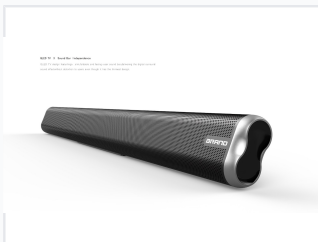

Foldable Digital Surround Sound Bar for QLED TVs

This sound bar features a slim, foldable, and user-facing design. It delivers digital surround sound effects without distortion and complements QLED TVs.

ADDITIONAL IMAGES

Product Overview

Innovative Audio for Modern Displays

This foldable digital surround sound bar is specifically engineered to complement QLED television displays. Its slim, user-facing profile ensures high-fidelity audio delivery without distortion, maintaining an immersive soundstage despite its ultra-thin footprint. Designed for independence, this audio solution seamlessly integrates into premium home entertainment setups.

Design Features

Design Highlights

Foldable, Slim Profile, User-Facing Speakers, QLED Compatible

Technical Specifications

Audio Performance

1 Digital Surround

Sound Channel Type

Compatibility