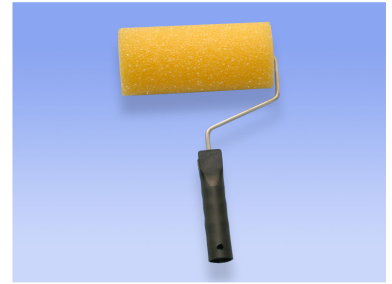

# Foam Paint Roller with Ergonomic Handle

This paint roller features a high-density foam cover for smooth and even paint application. It has a durable metal frame and an ergonomic plastic handle for comfortable use and includes a pre-drilled hole for storage.

### Professional Foam Paint Roller

This high-density foam paint roller is engineered for consistent, professional-grade paint application across a variety of surfaces. Its design prioritizes user comfort with an ergonomic handle that minimizes fatigue during extended projects. Featuring a durable metal frame, this tool is built to withstand repeated use while providing a smooth and even finish for various coatings.

### Handle Features

- Ergonomic design
- Durable plastic construction
- Integrated storage hole

Roller Material	High-density foam
Frame Material	Durable metal