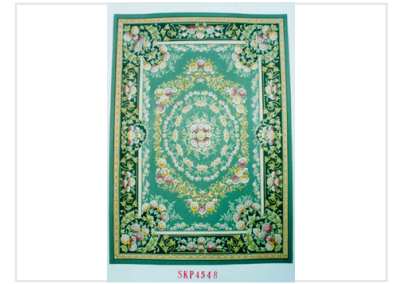

# Floral Medallion Area Rug

This area rug features an intricately designed floral medallion. The rug showcases a predominantly green color palette with accents of cream, yellow, and pink.

### Timeless Elegance

This intricately designed floral area rug features a classic central medallion surrounded by sophisticated, concentric floral patterns. With a rich green color palette accented by cream, yellow, and pink motifs, it brings a traditional and vintage aesthetic to any space. The design is completed by a detailed rectangular border adorned with floral bouquets and foliage.

### Color Palette

Green • Cream • Yellow • Pink

Style

Traditional, Vintage, Floral