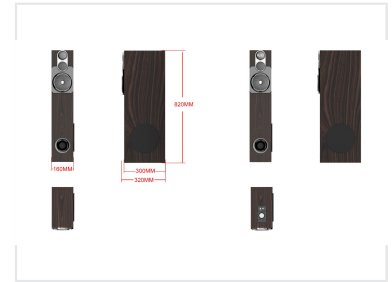

Floor-Standing Loudspeaker with Multi-Driver Configuration

This floor-standing loudspeaker is designed for high-fidelity audio reproduction. It features a multi-driver configuration with a tweeter, midrange, and woofer for a full-range sound experience.

ADDITIONAL IMAGES

Overview

High-Fidelity Floor-Standing Audio

The EM-2186FT is a floor-standing loudspeaker designed for high-fidelity audio reproduction in home theater and music listening environments. Featuring a robust multi-driver configuration, it delivers a full-range sound experience with clear, detailed audio across a wide soundstage. The unit is housed in a durable wood enclosure with a dark wood grain finish, combining aesthetic appeal with effective acoustic damping.

Technical Specifications

Driver Configuration

- 1 x 5.25 inch driver
- 2 x 3 inch drivers

Output Power (RMS)

50 W

Physical Dimensions

Product Dimensions

160 mm

Width

840 mm

Height

300 mm

Depth

Features & Connectivity

Additional Features

LED Display • Remote Control • Microphone Jack (Optional) • Wireless Microphone (Optional)