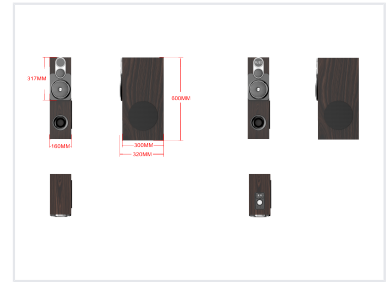

Floor-Standing Home Theater Speakers

These floor-standing speakers are designed for high-fidelity audio reproduction in home entertainment systems. The speakers feature a multi-driver configuration and a wood-grain finish.

Dimensions (W x H x D)

160 x 620 x 300 mm

Features & Connectivity

Key Features

FM Radio • LED Display • Remote Control • Microphone Jack • Wireless Microphone Optional

Connectivity

Bluetooth, AUX IN, USB Playback