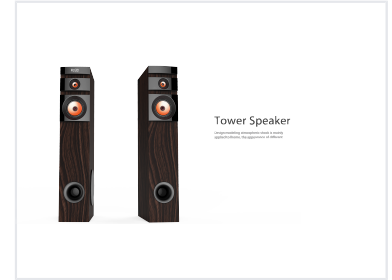

# Floor-Standing Home Theater Speaker

This floor-standing speaker is engineered for high-performance audio reproduction. It features a multi-driver array with a dedicated tweeter, mid-range, and woofer housed in a high-density wood cabinet with a premium veneer.

## ADDITIONAL IMAGES

### Immersive Home Audio Experience

The EM-2096FT floor-standing speaker is engineered to deliver a powerful 100W audio output for a complete home theater experience. Featuring a robust multi-driver configuration including dedicated woofers, mid-range drivers, and tweeters, it ensures accurate sound reproduction across the frequency spectrum. Its elegant design, combining a high-gloss finish with wood-grain accents, makes it a sophisticated addition to any modern entertainment setup.

### Control & Interface

LED Display • Remote Control