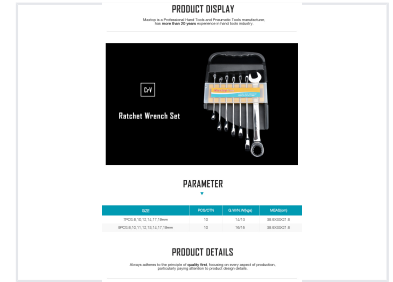

Flexible Head Ratchet Wrench Set

This 7-piece flexible gear wrench set includes sizes 8mm to 19mm. The wrenches are constructed from durable materials and ideal for automotive repair, maintenance, and general mechanical tasks.

ADDITIONAL IMAGES

Overview

Professional Flexible Head Ratchet Wrench Set

This versatile wrench set is designed for professional automotive repair and mechanical maintenance tasks. Featuring a 72-tooth ratchet mechanism and flexible heads, these tools allow for efficient operation in confined and hard-to-reach spaces. The high-quality construction ensures long-lasting performance and precision for demanding industrial applications.

Technical Specifications

Ratchet Mechanism

72 T

Ratchet Teeth

Material

Chrome Vanadium (CrV) • Mirror Polish • Chrome Plated

Model Number

MT8603P

Features

Key Features

- Flexible head for accessing hard-to-reach areas
- 72-tooth gear allows for a small 5-degree swing arc
- Durable Chrome Vanadium steel construction
- Corrosion-resistant mirror polish finish
- Ideal for automotive repair and general maintenance