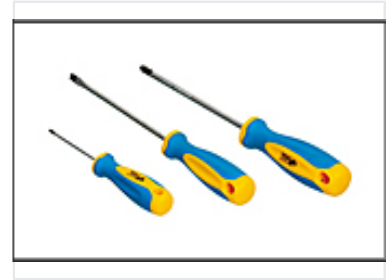

# Flathead Screwdriver Set

This set includes three flathead screwdrivers in varying sizes. They feature steel shafts and durable plastic handles, ensuring a comfortable grip and efficient torque.

### Professional Flathead Screwdriver Set

This set includes three high-quality flathead screwdrivers designed for both professional repairs and demanding DIY applications. Featuring durable steel shafts and ergonomic blue and yellow handles, these tools offer superior torque and comfort for extended use. The varying sizes provide versatility, ensuring the right fit for a wide range of flathead fasteners.

## Technical Specifications

Driver Type	Flathead
Number of Pieces	3
Material Composition	Steel Shaft, Durable Plastic

### Handle Features

Ergonomic • Comfort Grip • High-Visibility Colors