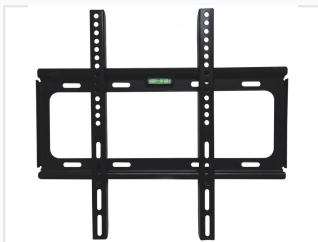

# Flat Panel TV Wall Mount

This heavy-duty steel TV wall mount is designed for flat panel TVs. It features a built-in bubble level for accurate installation and adjustable vertical brackets for optimal viewing angles.

## ADDITIONAL IMAGES

### Professional Flat Panel Mounting Solution

The HF40-40 is a robust, fixed-position wall mount engineered for flat panel displays ranging from 26 inches to 55 inches. Its heavy-duty steel construction ensures long-term stability and security for your equipment. Designed with an open architecture, it promotes efficient cable management and airflow to keep devices running optimally.