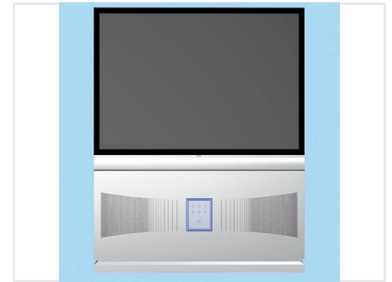

# Flat Panel Smart Interactive Display

This smart interactive display features a flat panel screen mounted on a modern stand. It is designed for professional or home entertainment use, offering an immersive visual experience.

### Immersive Interactive Display

This Flat Panel Smart Interactive Display is designed to elevate professional collaboration and entertainment experiences. Featuring a high-resolution screen mounted on a sleek, modern stand, it combines aesthetic appeal with functional versatility. The integrated perforated design and central control panel ensure both stability and ease of use, making it an ideal centerpiece for modern workspaces or home environments.

### Display Type

Flat Panel • Interactive

### Stand Features

Modern, perforated design with integrated central control panel