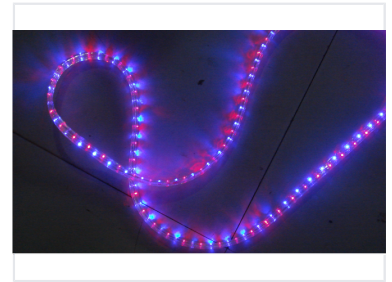

Flat 3-Wire LED Rope Light

This LED rope light features a flat profile with a 3-wire construction for easy installation. It is designed for decorative and accent lighting, offering a vibrant, energy-efficient solution for indoor and outdoor use.

Product Overview

Versatile Decorative Lighting

This flat 3-wire LED rope light is a flexible, energy-efficient solution designed for both indoor and outdoor accent lighting. Featuring a distinctive alternating red and blue LED configuration, it provides vibrant illumination in a durable, weather-resistant transparent tube. Its flat profile ensures a sleek appearance and simplifies the installation process for various decorative applications.

Technical Specifications

Wiring Configuration	3-Wire
LED Colors	Red, Blue
Profile Shape	Flat

Usage & Durability

Application Environment	Indoor • Outdoor
Weather Resistance	Yes