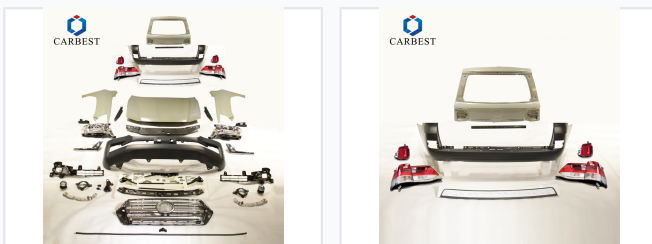

# FJ200 Land Cruiser Conversion Body Kit (2007-2015)

This conversion body kit is designed for Toyota Land Cruiser FJ200 models manufactured between 2007 and 2015. It includes replacement body panels and components to upgrade or restore the vehicle's exterior.

## ADDITIONAL IMAGES

### Upgrade Your Land Cruiser

This conversion body kit is specifically engineered to modernize Toyota Land Cruiser FJ200 (LC200) models manufactured between 2007 and 2015. By installing this comprehensive set, you can seamlessly upgrade your vehicle's exterior aesthetics to match the 2016 model year styling. The kit is designed for precise fitment and durability, making it an ideal solution for restoration projects, repairs, or aesthetic customization.