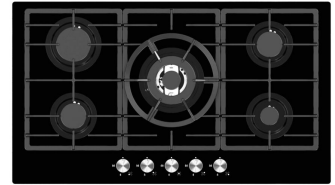

# Five-Burner Gas Cooktop with Wok Burner

This hob features five gas burners, including a central wok burner, set on a sleek black glass surface. The control knobs are located at the front of the appliance, providing easy access and precise flame control.

### Professional Cooking Performance

This five-burner gas cooktop is designed for versatility and high-performance cooking in modern kitchens. Featuring a sleek black glass surface, it combines aesthetic appeal with practical functionality. The inclusion of a dedicated central wok burner provides the intense heat required for stir-frying and rapid boiling, while front-mounted control knobs ensure safe and precise flame management.

## Technical Specifications

Number of Burners	5
Surface Material	Black Glass
Control Location	Front