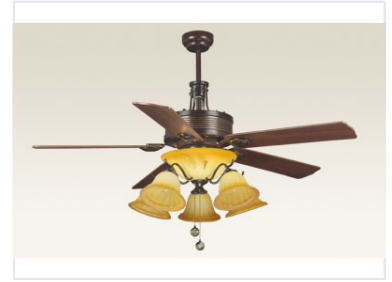

Five-Blade Ceiling Fan with Light Kit

This ceiling fan features five wooden blades and an integrated lighting fixture. The fan's clockwise switch in summer creates a wind chill effect, offering a perceived temperature reduction.

Product Overview

Elegant Five-Blade Ceiling Fan with Integrated Lighting

This sophisticated ceiling fan features five wooden blades paired with an integrated lighting fixture, complete with multiple amber-colored glass shades. Designed with a dark bronze finish on the motor housing and downrod, it provides both aesthetic appeal and functional airflow. The unit includes convenient pull chains for manual control of fan speed and lighting, making it a versatile addition to any interior space.

Energy Efficiency

Energy Savings Potential

P Number	Rated Power (W)	Daily Savings (\$)
1P	1200	2.622
2P	2200	5.182
3P	3100	7.486

Daily Operating Cost

0.45 USD/Day

Fan Electricity Charge

Design & Features

Number of Blades	5
Finish	Dark Bronze, Wooden Blades, Amber Glass Shades
Control	Pull Chains