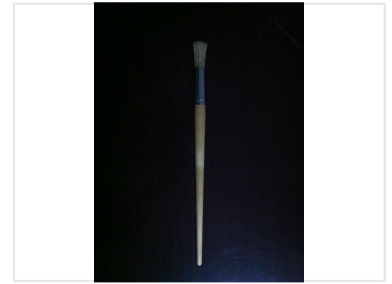

Fine Tip Artist Brush

This fine-tipped artist brush is designed for detailed work. It features a natural bristle brush head and a lightweight wooden handle.

Product Overview

Precision Fine Tip Artist Brush

This fine-tipped artist brush is specifically engineered for intricate detail work in various art and craft projects. It features a high-quality natural bristle head designed for the precise application of paints and inks. The construction includes a lightweight wooden handle and a durable metal ferrule, ensuring comfort and control for professional artists.

Design & Construction

Bristle Material	Natural Bristle
Handle Material	Wood
Ferrule Material	Metal

Usage & Application

Handle Characteristics

Lightweight • Ergonomic Design

Primary Application	Detail Work, Painting, Inking, Arts & Crafts
---------------------	--