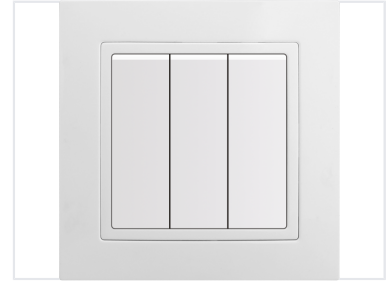

# European Standard Wall Switch and Socket

This European standard wall switch and socket is designed for flush-mounted installation in residential and commercial environments. It features a minimalist aesthetic with a white finish and is suitable for controlling lighting and power circuits.

## ADDITIONAL IMAGES

### Professional Electrical Solutions

The European Standard 9207 series is a flush-mounted electrical fixture designed for both residential and commercial infrastructure. Featuring a minimalist design with a clean white finish, these switches and sockets integrate seamlessly into modern interiors. Constructed from durable, high-quality materials, the series ensures long-lasting reliability and safe operation for lighting and electrical circuits.

## Technical Specifications

Mounting Style	Flush-mounted
Material	Durable high-quality plastic
Recommended Environment	Dry indoor environments