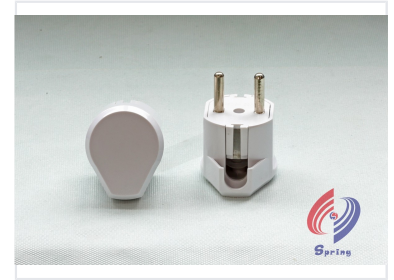

# European Standard 2-Pin AC Power Plug

This plug is a two-pin electrical connector designed for European and similar power outlets. It is constructed from durable plastic and features metal pins for conducting electricity.

### European Standard AC Plug

This European standard 2-pin AC power plug is engineered for reliable power transmission in residential and commercial environments. Constructed from high-quality ABS material, it features durable copper components to ensure a secure and stable electrical connection. Designed for safety and ease of use, this plug is an essential component for connecting various appliances and electronic devices to standard mains electricity supplies.

## Technical Specifications

Pin Diameter	4 mm
Pin Material	Copper
Grounding	Iron grounding