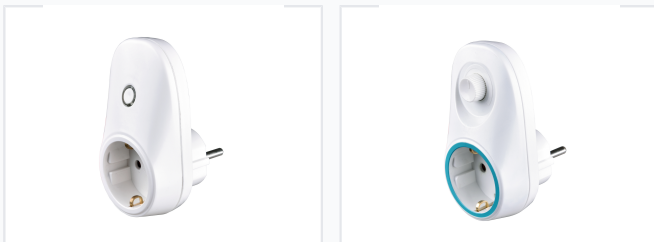

European Plug Socket Adapter

This socket adapter is designed for European-style plugs. It allows for connecting devices with EU plugs to standard European wall outlets, and some models include a button for manual control.

ADDITIONAL IMAGES

Overview

Smart European Plug Adapter

The GES-153 is a versatile, compact white adapter designed for standard European-style wall outlets. It features a user-friendly design with a manual control button and a distinct blue accent ring around the receptacle. Engineered for both home and office environments, this smart socket facilitates remote control of electrical appliances while enabling users to monitor their energy consumption effectively.

Technical Specifications

Plug Compatibility	EU Standard Plug, EU Standard Socket
Form Factor	Round, Compact Design

Features

Key Functionalities

- Manual control button
- Energy consumption monitoring
- Remote electrical appliance management
- Rotating control knob