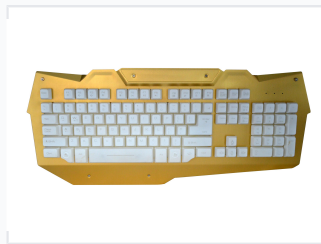

Ergonomic USB Keyboard with Backlit Keys

This ergonomic keyboard features mechanical keymaps and a durable metal chassis. It connects via USB and offers customizable backlighting with a full QWERTY layout, function keys, and media controls.

ADDITIONAL IMAGES

Product Overview

Premium Ergonomic Keyboard

This ergonomic keyboard features a distinctive gold-colored metal chassis paired with white keycaps, offering a premium aesthetic for professional or gaming environments. Designed for durability and responsiveness, it utilizes mechanical switches to provide reliable tactile feedback. The full layout includes dedicated media controls and a numeric keypad, ensuring efficient typing for all tasks.

Design & Build

Chassis Finish

Metallic Gold

Design Highlights

Ergonomic, Angular Shape, Mechanical Switches, Backlit Keys

Layout & Controls

Key Components

- Numeric Keypad
- Function Keys (F1-F12)
- Dedicated Media Controls
- Navigation Keys