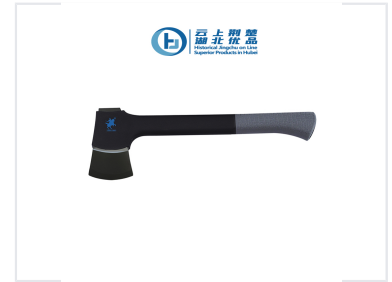

Ergonomic Outdoor Axe with Textured Grip

This axe features a durable black blade and a comfortable, ergonomic handle. The handle is designed with a black section leading to a gray, textured grip for enhanced control and reduced slippage during use.

Product Overview

Ergonomic Outdoor Axe

This outdoor axe is engineered for reliability and comfort during demanding tasks. It features a durable blade paired with a specialized ergonomic handle design, which includes a textured grip to minimize slippage and maximize control. The hollow handle construction ensures a lightweight feel without sacrificing the tool's structural integrity, making it an ideal companion for various outdoor applications.

Design & Construction

Color Scheme

Black Blade • Black Handle • Gray Grip