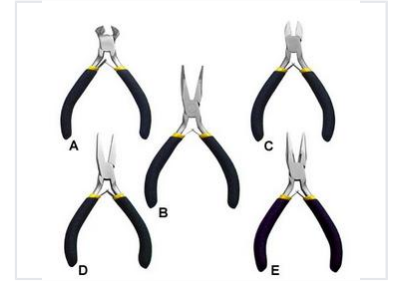

Ergonomic Hand Pliers Set

This set includes an assortment of pliers such as flush cutters, chain nose pliers, and round nose pliers. The tools are constructed from durable materials and feature ergonomic handles for a comfortable grip and precise control.

Product Overview

Precision Ergonomic Hand Pliers

This versatile set of hand pliers is engineered for precision tasks in jewelry making, electronics repair, and general crafting. Each tool features an ergonomic handle design that ensures a comfortable grip and superior control during extended periods of use. Constructed from durable materials, these pliers are built to deliver long-lasting performance for professional and hobbyist applications.