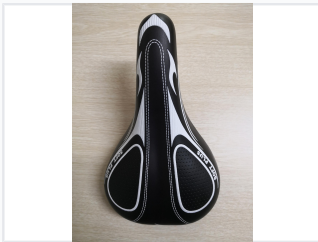

Ergonomic Bicycle Saddle 270x165mm

This bicycle saddle is designed for comfort and performance, measuring 270x165mm. It features a 'soft plus' design with textured panels for enhanced grip and ventilation.

ADDITIONAL IMAGES

Product Overview

Ergonomic Performance Saddle

This ergonomic bicycle saddle is engineered for both comfort and performance, making it an ideal choice for road, mountain, and hybrid bikes. It features a 'soft plus' design with textured panels that provide enhanced grip and superior ventilation for long-distance riding. Designed to reduce pressure, this saddle ensures excellent support for professional and recreational cyclists alike.

Dimensions & Specs

Length	270 mm
Width	165 mm

Features

Design Highlights

Soft Plus Design • Textured Grip Panels • Ventilation Channels

Safety Features

Rear Reflector

Construction