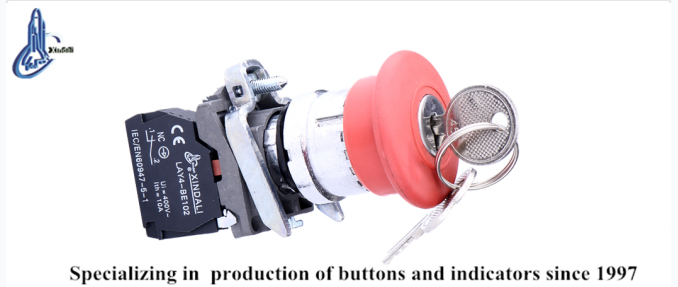

Product certification and electrical rating details.

Compliance Standards

- GB/T14048.1
- IEC60947-5-1

Certifications

CE, ISO 9001, RoHS, UL

Mounting Hole Diameter

22 mm

Mushroom Head Diameter

40 mm