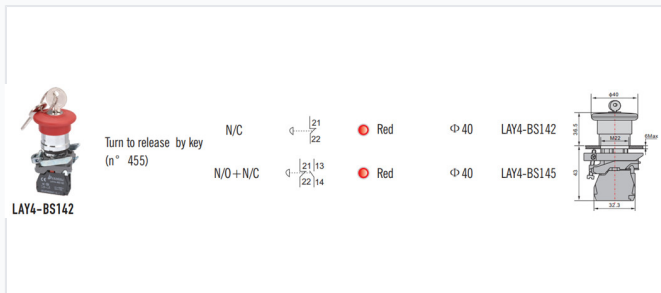

Performance Metrics

Mechanical Life

1000000 cycles

Pushbutton

500000 cycles

Selector Switch

Electrical Life

500000 cycles

Pushbutton

250000 cycles

Selector Switch

Design & Compliance

Dimensional drawing and key-release mechanism details.