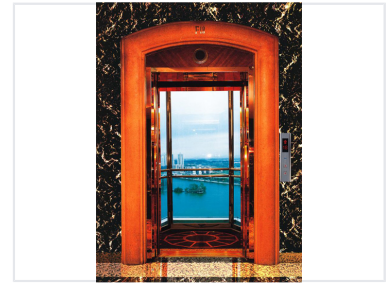

Elevator Car with Panoramic View

This elevator car offers a luxurious travel experience with panoramic views. Finished with high-end materials like polished metal and wood paneling, it ensures a smooth, comfortable ride.

Overview

Panoramic Elevator Experience

This luxurious elevator car is designed to provide an exceptional passenger experience through its panoramic view capabilities. Crafted with high-end materials including polished metal accents and elegant wood paneling, it combines aesthetic appeal with functional reliability. The interior features a modern control panel and a decorative floor pattern, ensuring that every ride is as comfortable as it is scenic.