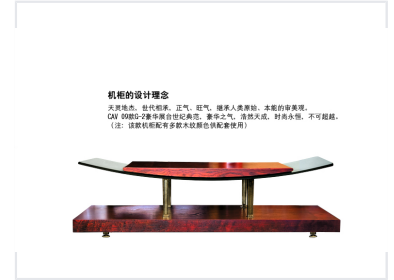

# Elegant Display Cabinet with Wood Grain Finish

This luxurious display stand embodies elegance and timeless style. The cabinet features a design inspired by nature and heritage, with an emphasis on originality and aesthetic appeal.

### Timeless Elegance and Design

This luxurious display cabinet, model CAV 09 G-2, is designed to embody a classic and timeless aesthetic. Inspired by nature and heritage, the cabinet focuses on originality and visual appeal to create a sense of luxury in any setting. With its sophisticated wood grain finish, it offers a perfect blend of style and functionality for professional display needs.