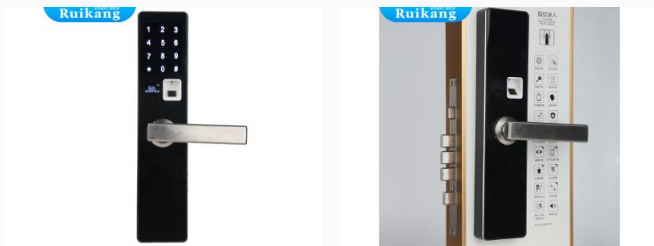

Electronic Biometric Fingerprint Door Lock

This electronic door lock allows access via fingerprint or digital password. It features a robust locking mechanism and provides a secure solution for residential properties.

ADDITIONAL IMAGES

Product Overview

Advanced Smart Security Solution

This advanced electronic door lock offers a multi-layered approach to home security, combining biometric fingerprint recognition with secure digital password entry. Designed for residential gates and doors, the system provides keyless convenience while maintaining a robust, tamper-resistant construction. It features a modern, user-friendly interface and includes essential emergency backup features for reliable performance.

Access & Security

Security Features

Tamper Resistant • Keyless Entry • Robust Locking Mechanism

Access Methods

Biometric Fingerprint, Digital Password, Key Override

Technical Specifications

Emergency Power	Built-in USB port for emergency power supply
Primary Application	Residential home gates and doors
Interface	Digital keypad (0-9, *, #)