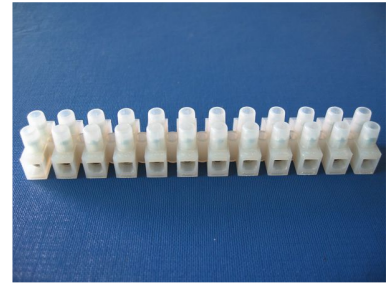

# Electrical Wire Terminal Block

These terminal blocks facilitate the connection and termination of electrical wires. Each block features a screw-down connector, ensuring secure wire connections within its durable plastic housing.

### Professional Terminal Solutions

These terminal blocks provide a reliable solution for connecting and terminating electrical wires in various industrial and commercial applications. The strip design ensures organized wiring, while the integrated screw-down connectors guarantee a secure, high-integrity electrical connection. Housed in a durable plastic body, they are engineered for easy installation and long-term performance.

## Technical Specifications

Housing Material	Durable Plastic
Connection Mechanism	Screw-down connector
Configuration	Terminal Strip, Modular
Color	White