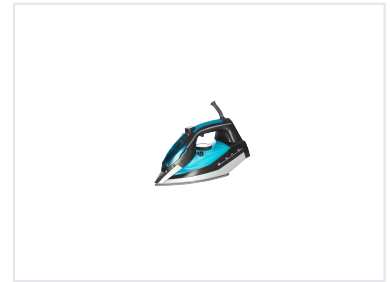

Electrical Steam Iron with LED and Metal Accents

This electrical steam iron offers a large water tank and variable steam control for efficient garment care. It includes a non-stick soleplate, anti-drip function, auto shut-off, an LED strip, and metal decoration.

Overview

Professional Garment Care

This high-performance electrical steam iron is engineered for efficient and effective garment care in professional environments. It features a versatile range of ironing modes, including vertical steam and adjustable steam control, ensuring optimal results across various fabric types. With safety-focused enhancements like anti-drip and auto-shut-off, this iron combines durability with user-friendly operation.

Voltage

120V, 230V

Design & Features

Soleplate Material

- Non-stick coating
- Stainless steel
- Ceramic coating

Design Accents

LED handle strip • Metal head decoration • Transparent tank

Water Tank Capacity